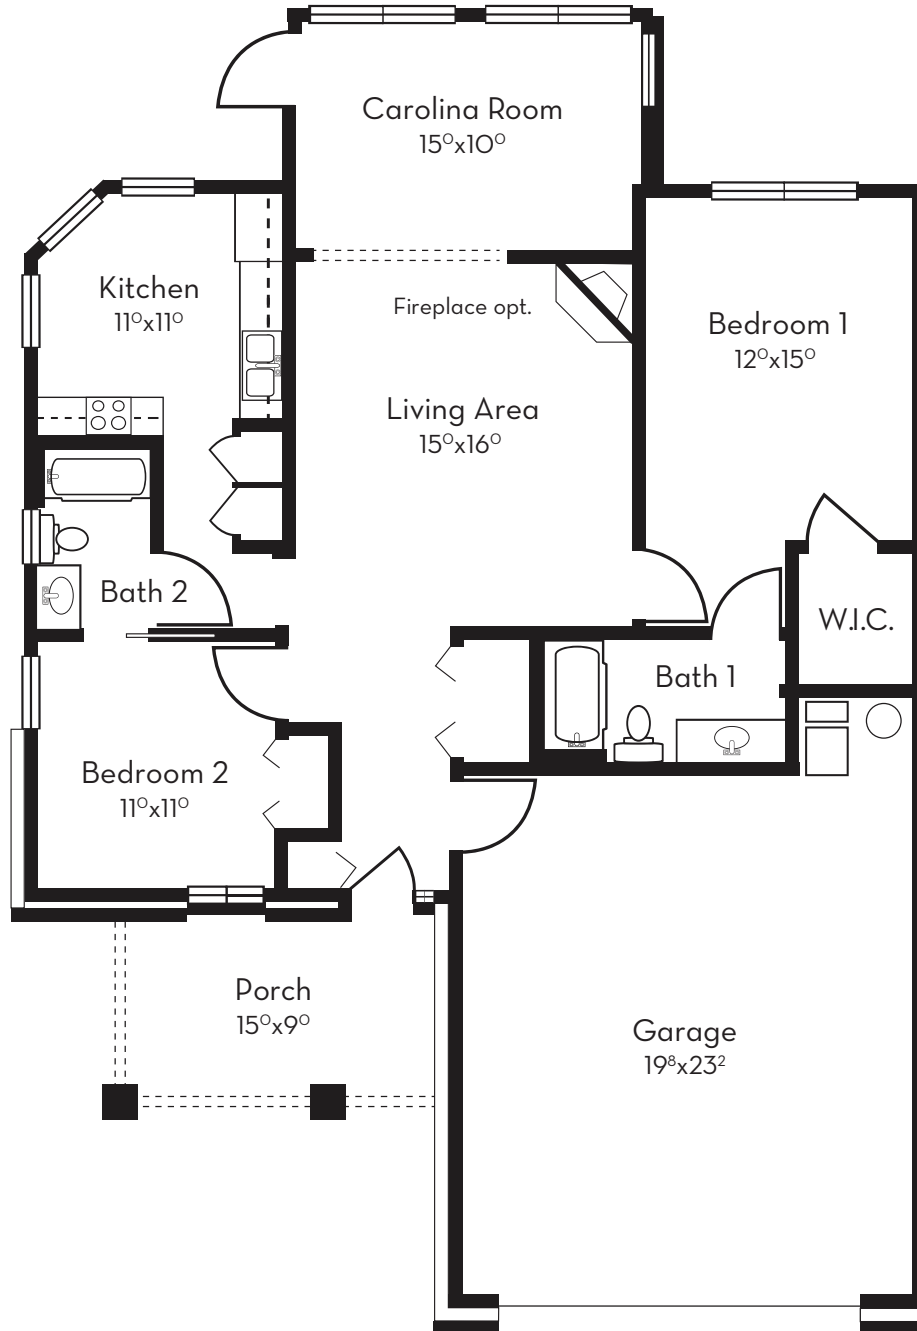

# The Azalea

1,836 sf | 2 Bed | 2 Bath | Carolina Room | Garden Home