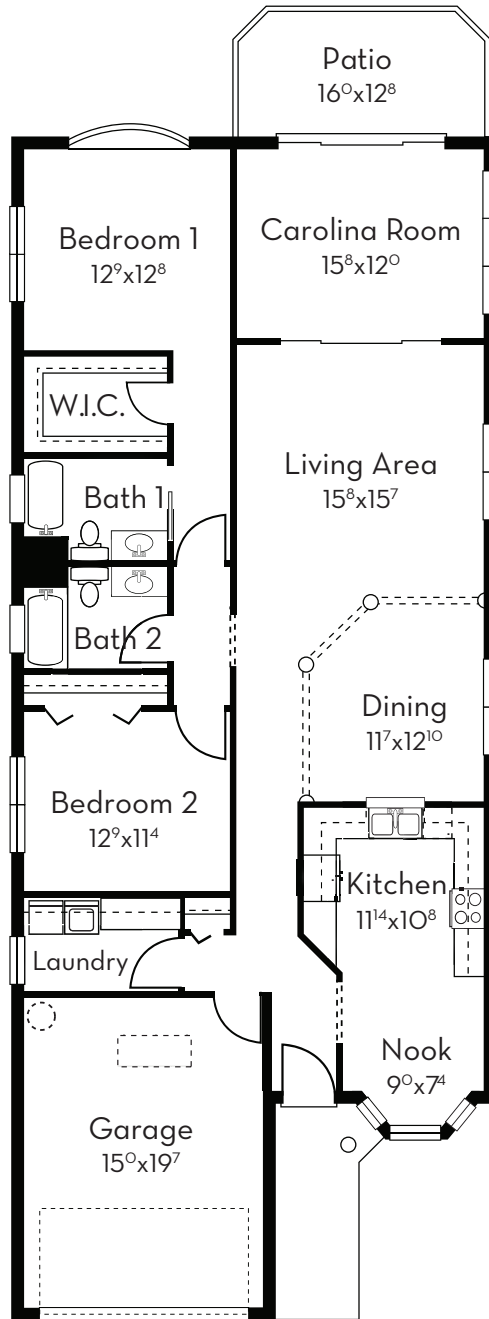

# The Charleston

2,098 sf | 2 Bed | 2 Bath | Carolina Room | Cottage Home