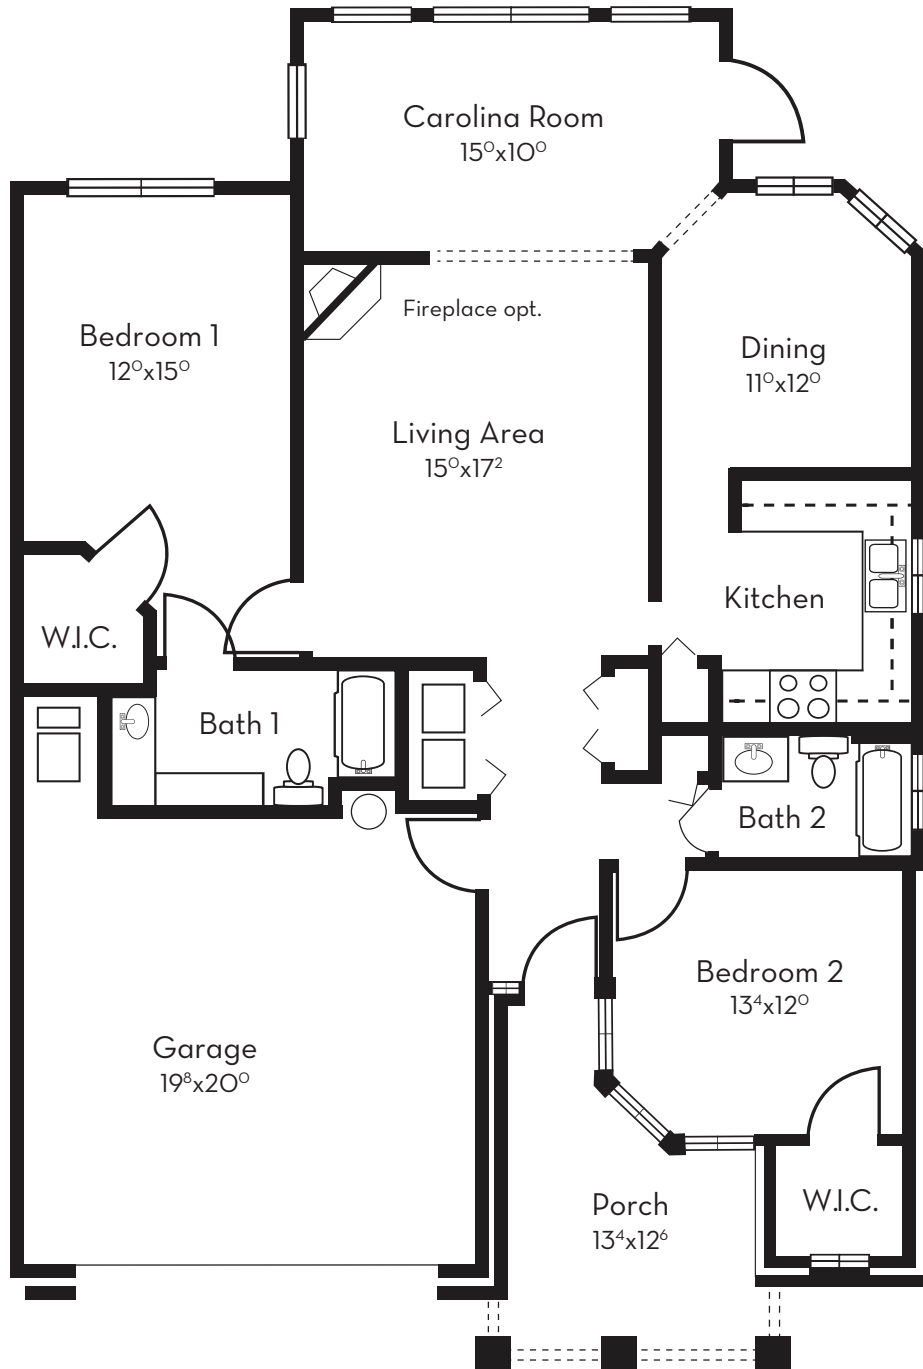

The Dogwood

2,054 sf | 2 Bed | 2 Bath | Carolina Room | Garden Home