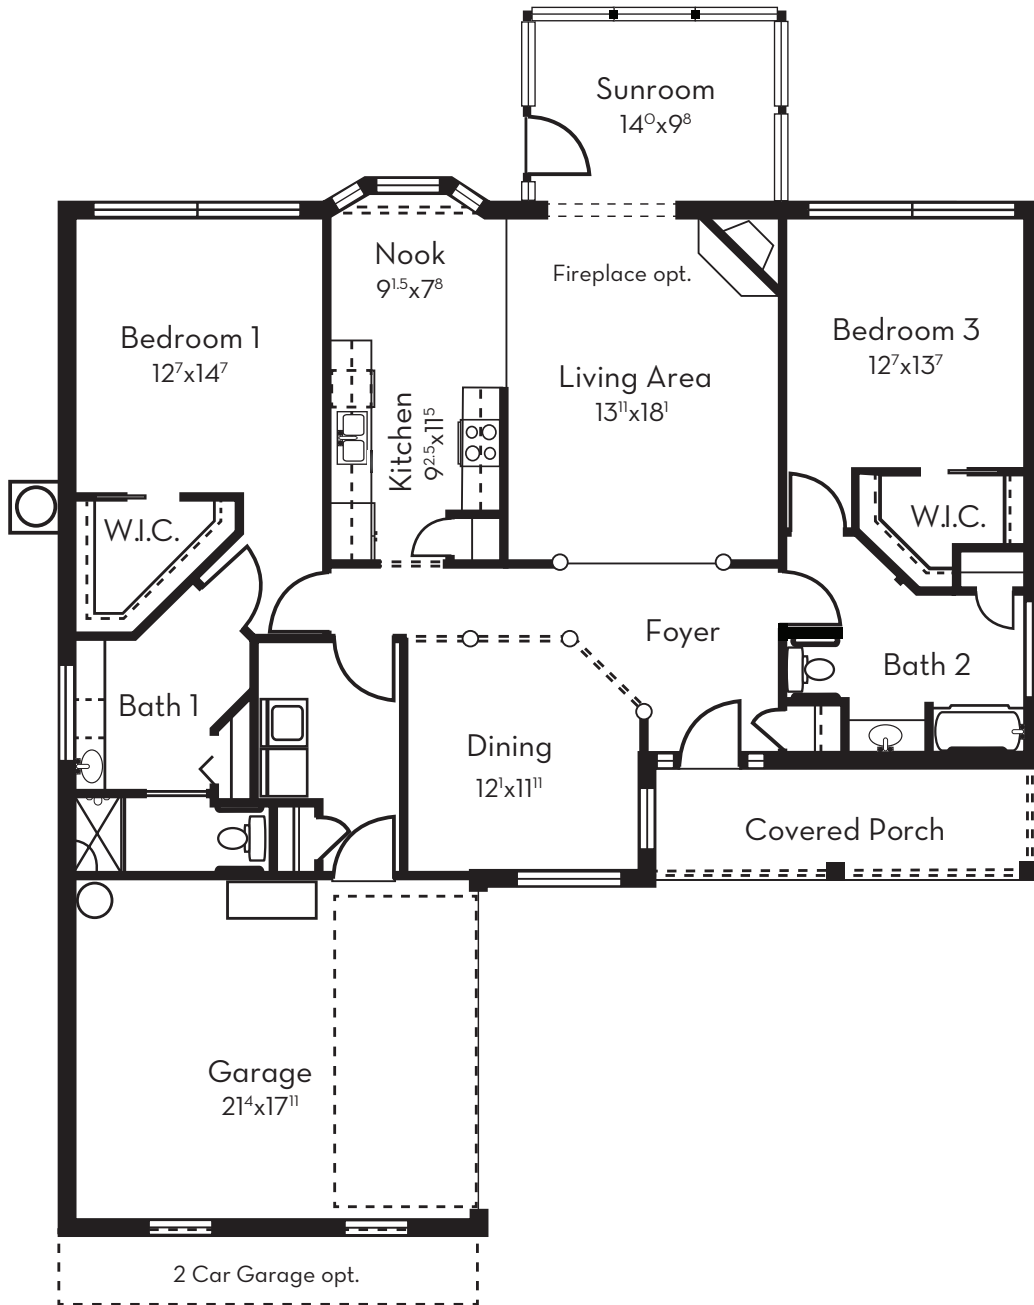

# The Jefferson

2,290 sf | 2 Bed | 2 Bath | Sunroom | Cottage Home