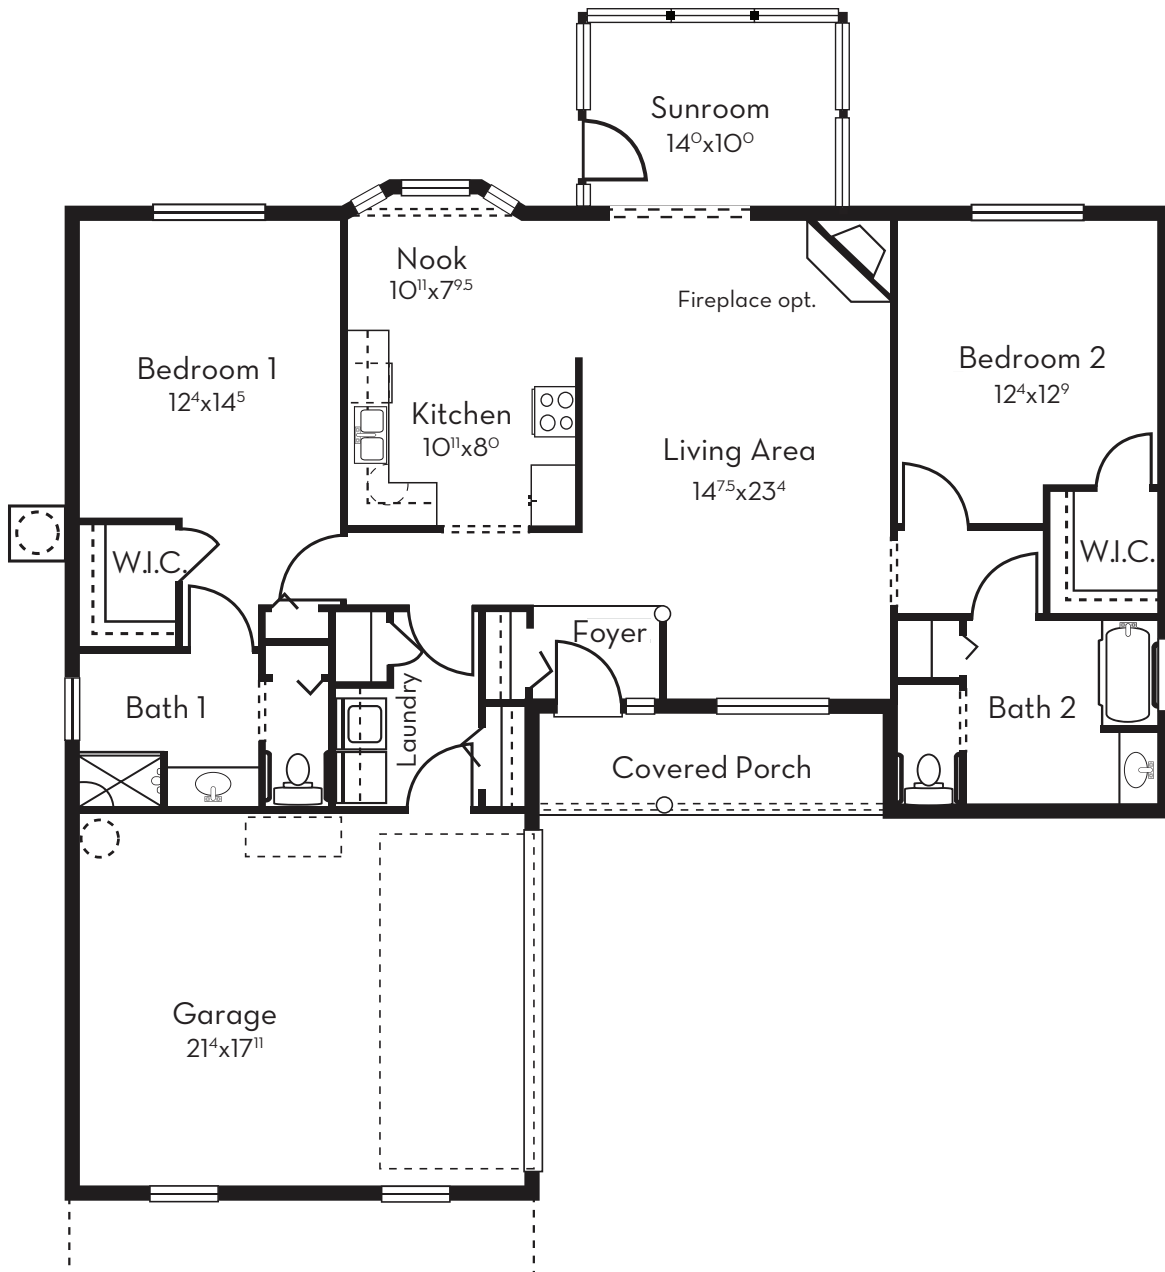

The Madison II

2,048 sf | 2 Bed | 2 Bath | Sunroom | Cottage Home