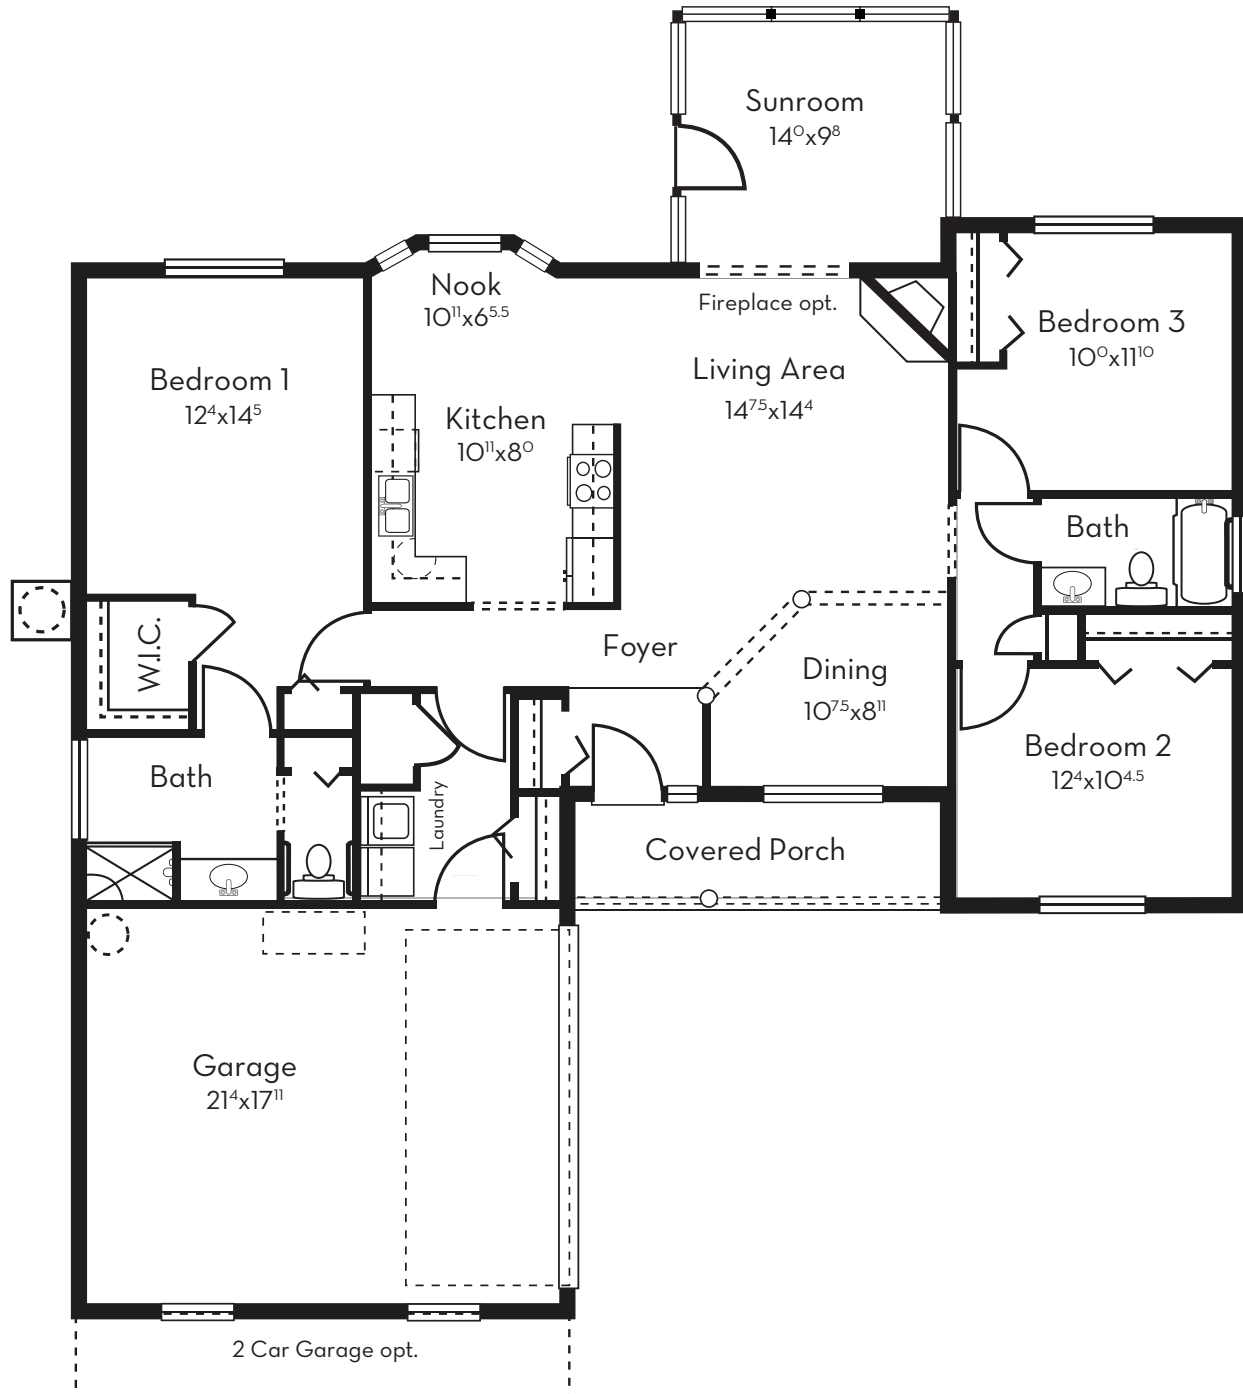

The Madison III

2,067 sf | 3 Bed | 2 Bath | Sunroom | Cottage Home