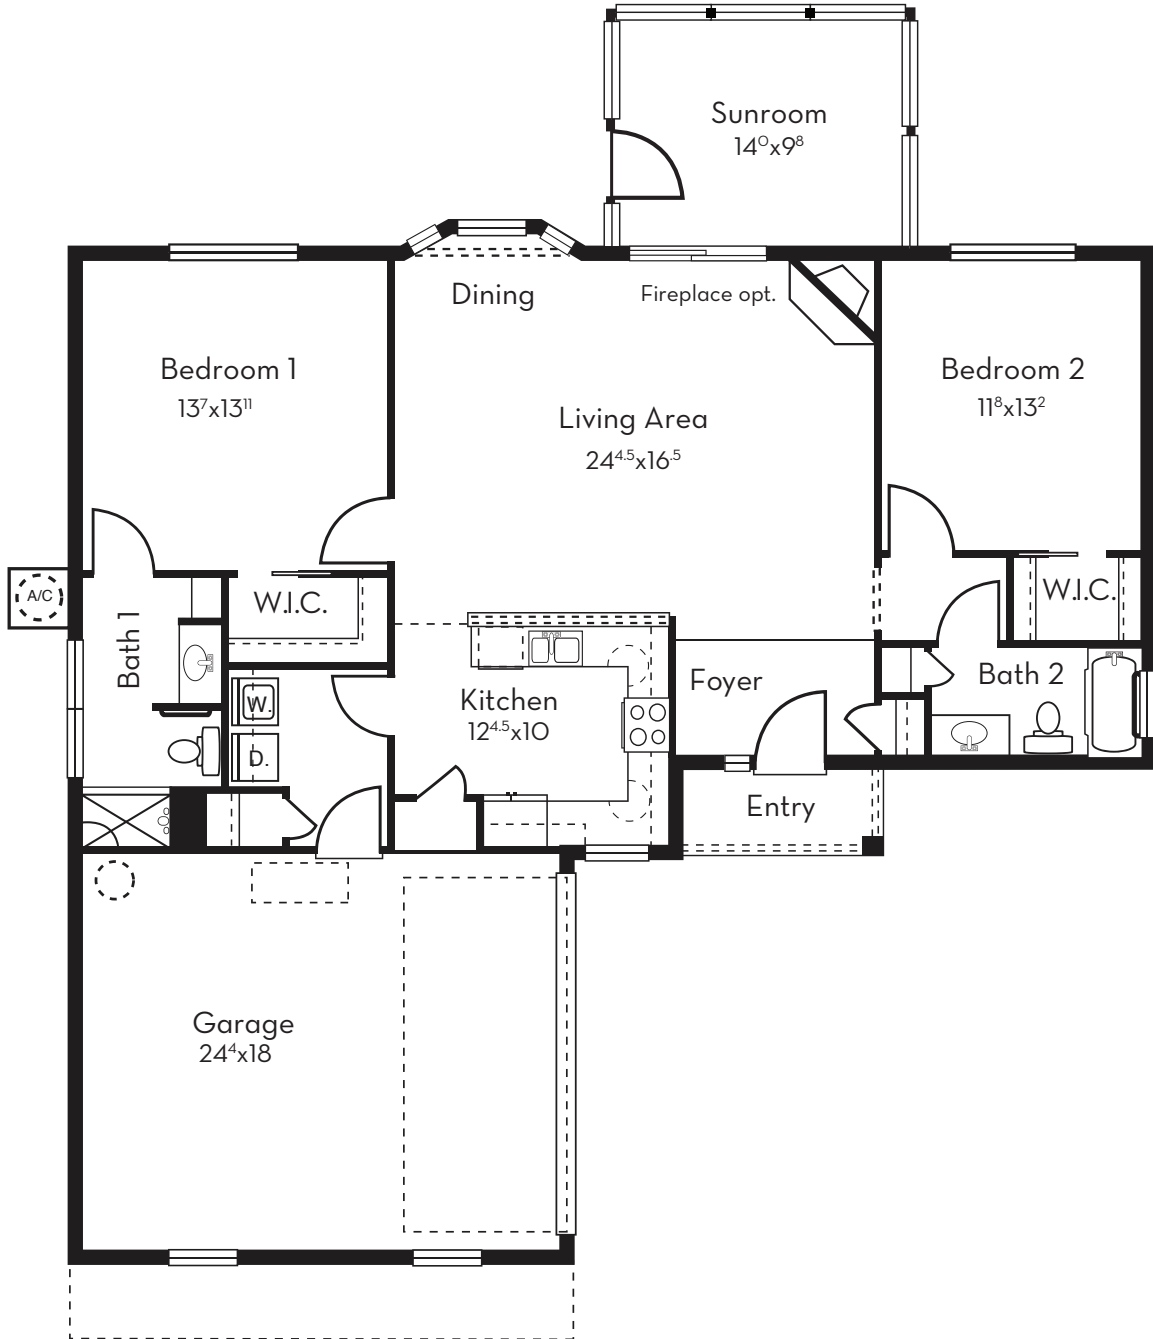

# The Monroe

1,794 sf | 2 Bed | 2 Bath | Sunroom | Cottage Home