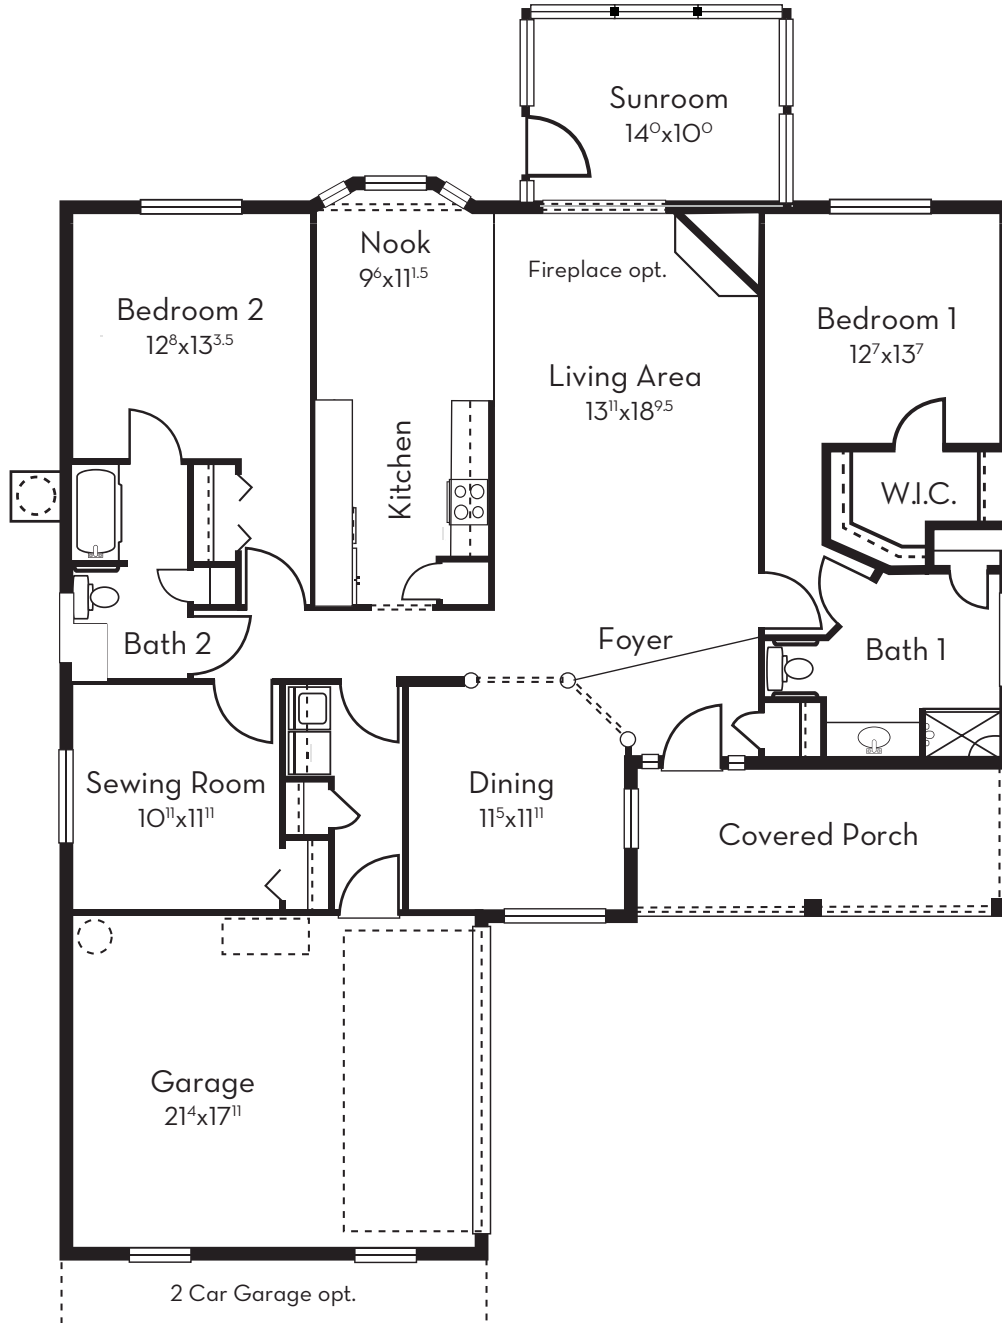

The Washington

2,448 sf | 3 Bed | 2 Bath | Sunroom | Cottage Home