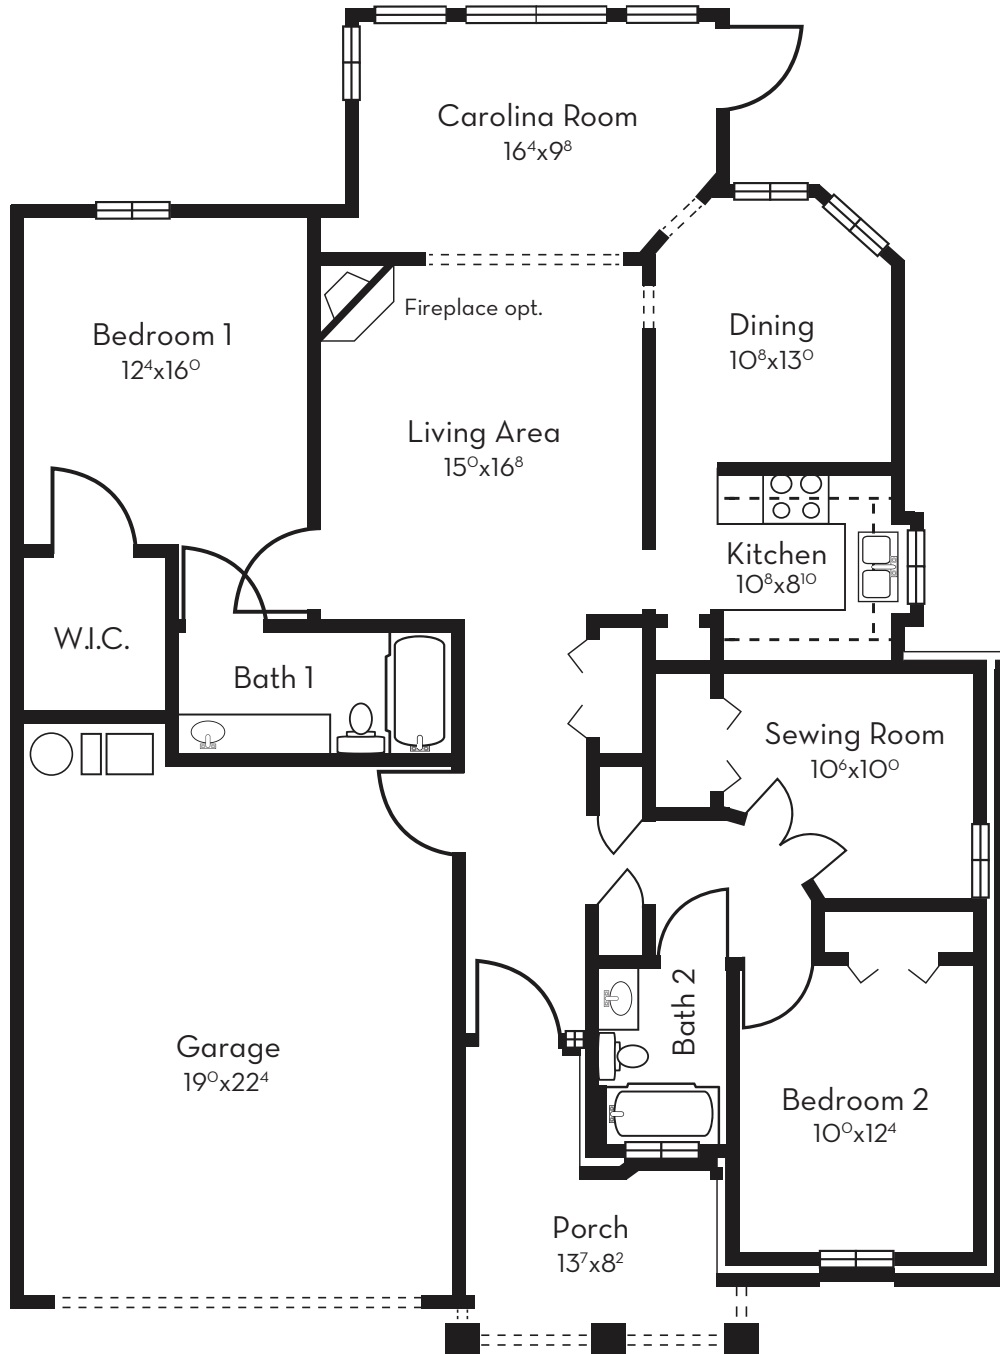

The Willow

2,169 sf | 3 Bed | 2 Bath | Carolina Room | Garden Home